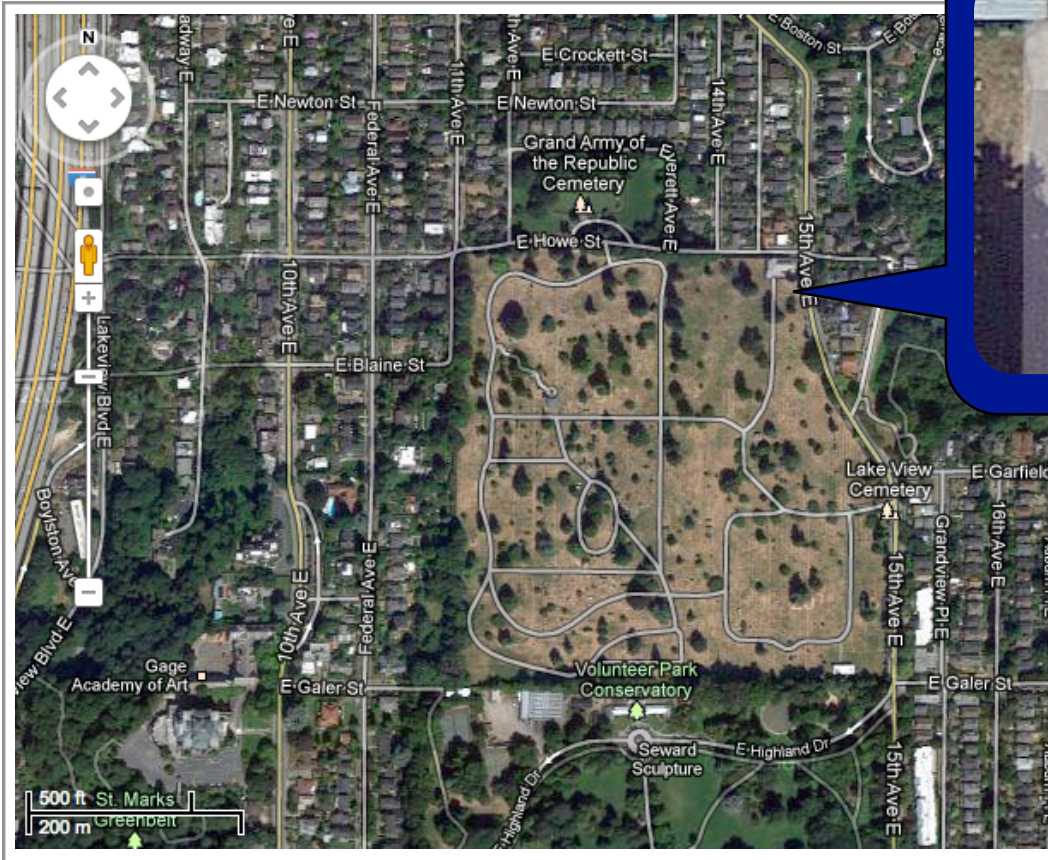

Map to Harvey Lillard's Gravesite at Lake View Cemetery in Seattle, WA

View looking west from 15th Ave East at East Olin Place into Lake View Cemetery. Harvey Lillard's gravesite is left of the tree (south) where white mark is on this photo.

[Click Here](#)

to visit Lake View Cemetery
on Google Maps